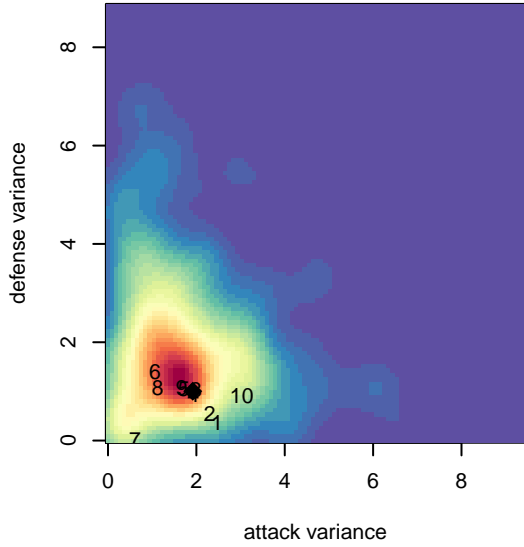

Eastside FC Blue B00

Eastside FC
 Preston, WA
 B00 total strength=1226
 attack=4.72 defense=4.05
 fall league = RCL B00 Div 3
 spr league = Win RCL B00 Div 3

alt names used:
 Eastside FC Blue
 EASTSIDE FC B00 BLUE
 Eastside FC B00 Blue C
 Eastside FC Blue [B00]
 Eastside FC B00 Blue C
 Eastside FC B00 Blue C

Venues played:
 2014 RVS Classic BU14
 2014 PCU Summer Classic U14
 2014 Labor Day Cup BU14
 2014 RCL B00 Div 3
 2014 Win RCL B00 Div 3
 2014 WYS Presidents Cup B00 Division 2

**attack and defense variance (black dot)
relative to other teams
and top 10 in region**