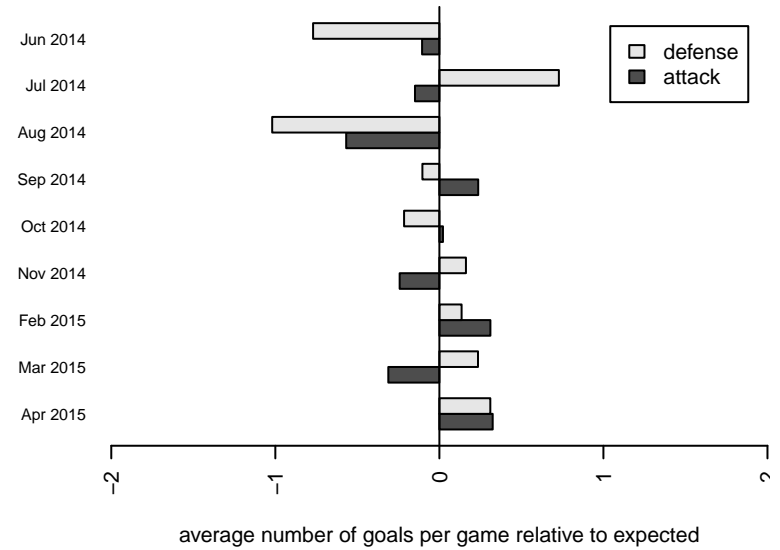

Performance relative to 13 month average