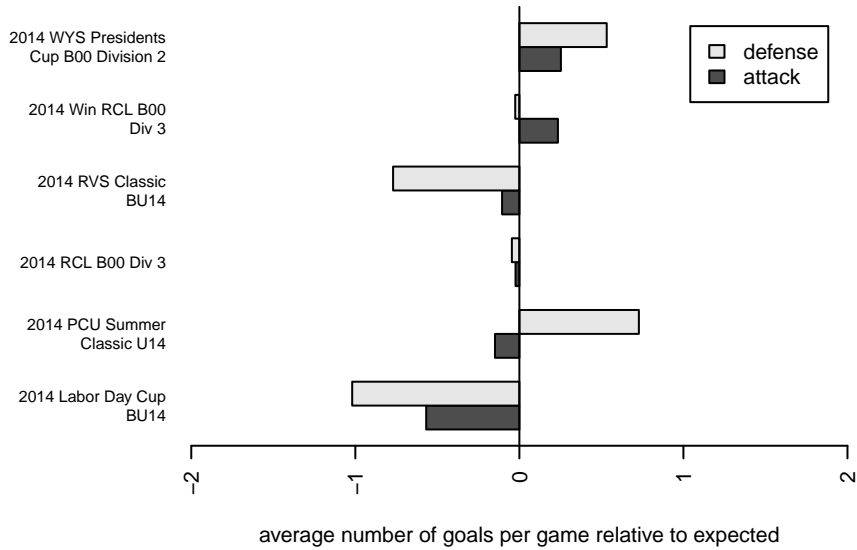

Performance relative to 13 month average