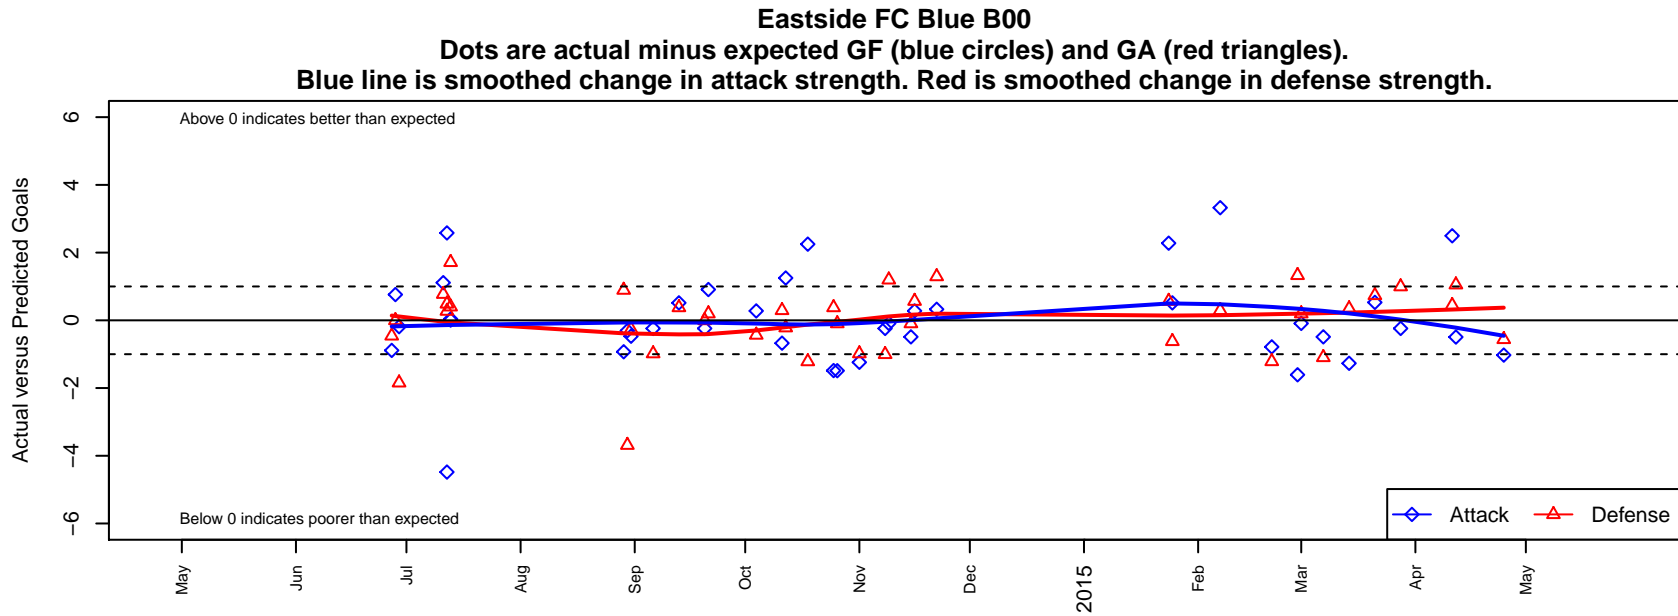

Eastside FC Blue B00

Eastside FC
 Preston, WA
 B00 total strength=1226
 attack=4.72 defense=4.05
 fall league = RCL B00 Div 3
 spr league = Win RCL B00 Div 3

alt names used:
 Eastside FC Blue
 EASTSIDE FC B00 BLUE
 Eastside FC B00 Blue C
 Eastside FC Blue [B00]
 Eastside FC B00 Blue C
 Eastside FC B00 Blue C

Venues played:
 2014 RVS Classic BU14
 2014 PCU Summer Classic U14
 2014 Labor Day Cup BU14
 2014 RCL B00 Div 3
 2014 Win RCL B00 Div 3
 2014 WYS Presidents Cup B00 Division 2

**attack and defense variance (black dot)
relative to other teams
and top 10 in region**