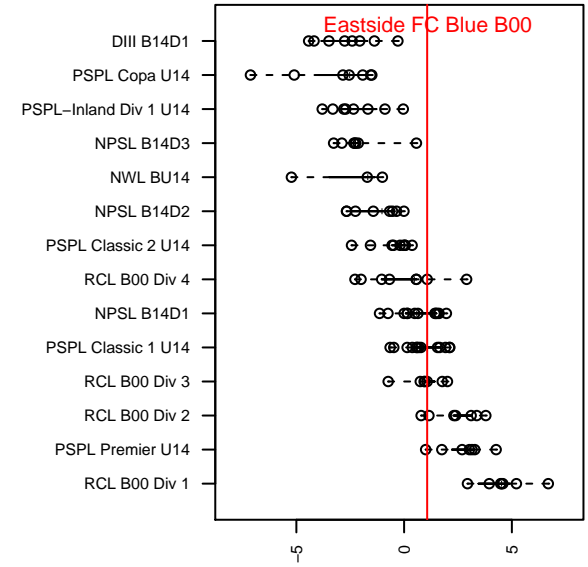

**attack and defense rating
relative to others at age
and all opponents in last 13 months**