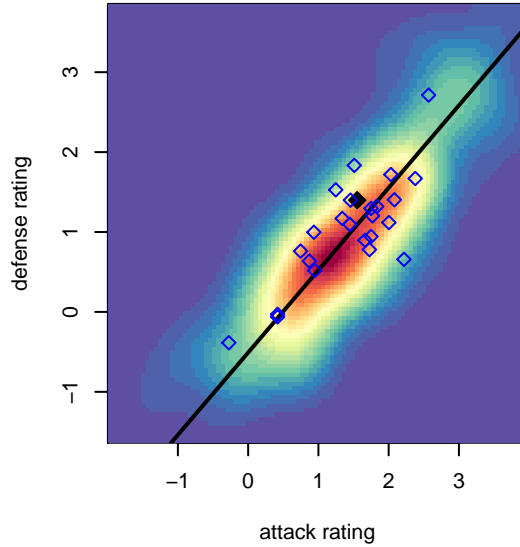

**attack and defense rating
relative to others at age
and all opponents in last 13 months**